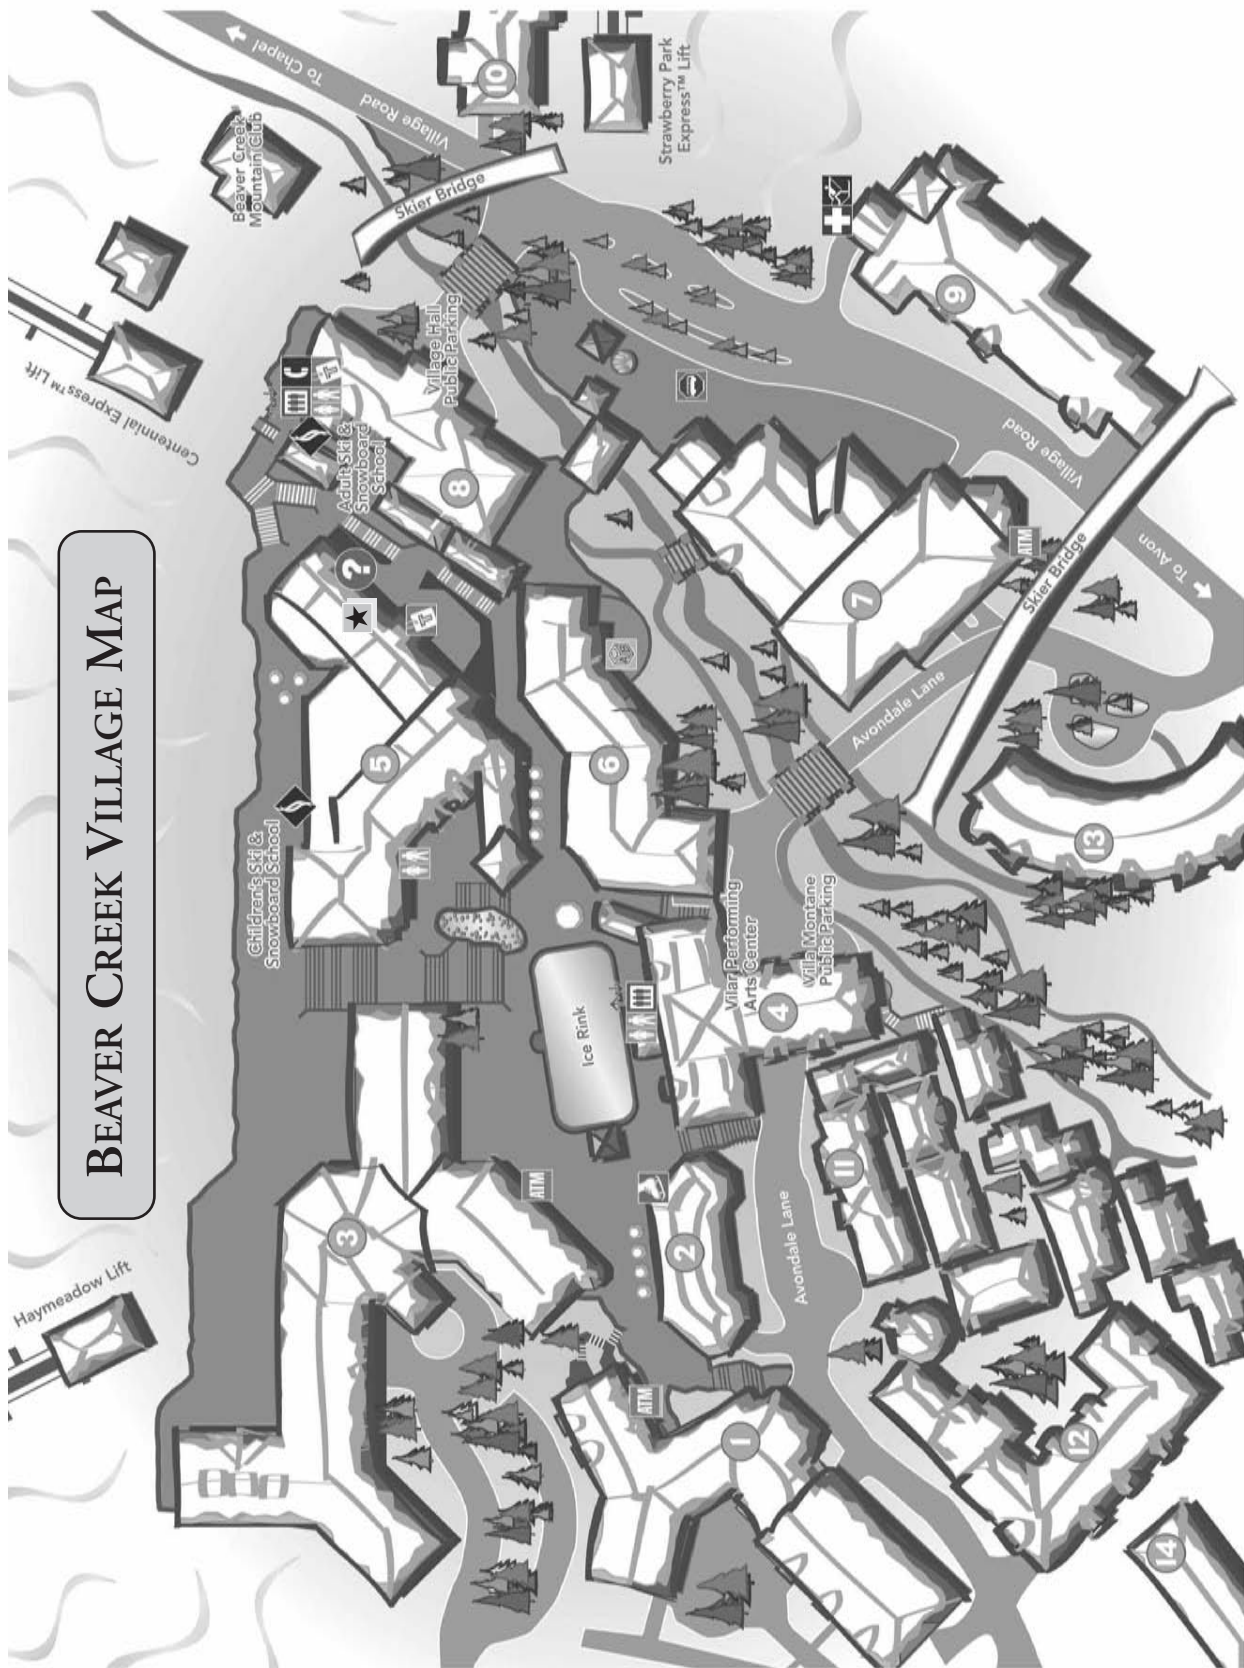

# BEAVER CREEK VILLAGE MAP

## BEAVER CREEK VILLAGE

BEAVER CREEK VILLAGE MAP

- Questions**  
Call Beaver Creek Info Center 754-4636
- Bus Stop
- Ski and Snowboard School
- Public Restrooms
- Elevators
- Telephones
- Automatic Teller Machine
- Cross Country Ski Center
- Small World Play School
- Beaver Creek Medical Center
- Ice Rink Ticket/Rentals
- Lost & Found

# BEAVER CREEK VILLAGE MAP KEY

- 1 St. James Place
- 2 Poste Montane
- 3 Park Hyatt  
Beaver Creek Resort
- 4 Market Square & Vilar  
Performing Arts Center
- 5 Gerald R. Ford Hall
- 6 Park Plaza
- 7 Beaver Creek Lodge
- 8 One Beaver Creek
- 9 Strawberry Park  
& Medical Center
- 10 The Osprey at  
Beaver Creek
- 11 Villa Montane  
Townhomes
- 12 Hyatt Mountain  
Lodge
- 13 Oxford Court
- 14 The Charter

## DINING

- 1 Dusty Boot  
Metropolitan Café
  - 2 Blue Moose Pizza
  - 3 8100 Mountainside  
Bar & Grill
  - 4 Beaver Creek Crepes  
Toscanini
  - 5 Coyote Cafe  
The Flying Pig Sandwich Shop  
Golden Eagle Inn  
McCoy's  
Rimini
  - 7 La Cantina  
Rock's Modern Grill
  - 8 Beaver Creek Chophouse  
Foxnut Slopeside Sushi  
Starbucks
  - 10 The Osprey Bar
  - 14 Black Diamond Bistro  
The Terrace
- See resort map on next page for the following restaurant locations:  
 Allie's Cabin #34  
 Beano's Cabin #35  
 Grouse Mountain Grill #19  
 Mamie's Outdoor Dining #35  
 Mirabelle #33  
 Rendezvous Club  
 Saddleridge #1  
 Spago #36  
 Splendido #18  
 The Chuckwagon #38  
 Zach's Cabin #37